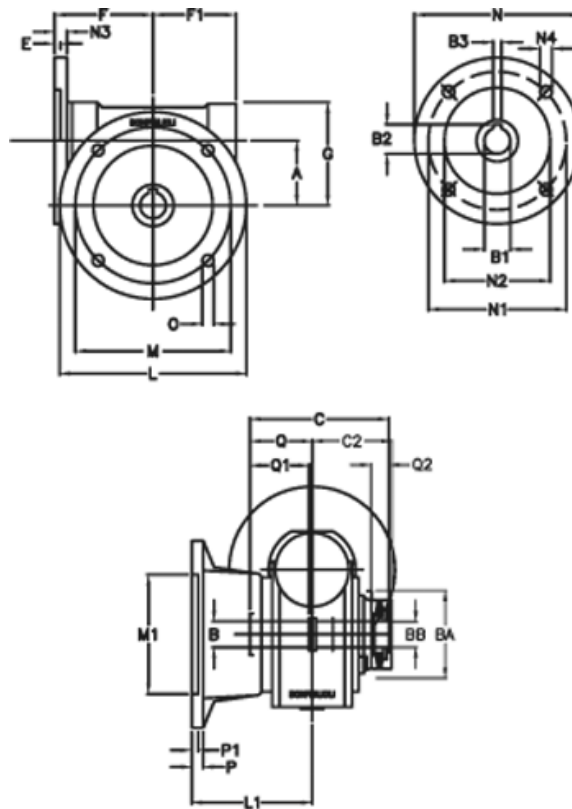

Article number: 390204902842836

Description: Worm Gear with Torque Limiter
VF 49-L2-F-28 P71B14

Measures

a = 49.50	C2 = 63,5	m = 90	P = 12
B = 25	Description = VF 49F-xx-71B14	M1 = 70	P1 = 10
B1 E7 = 14	E = 3.0	N = 105	Q = 51.0
B2 = 16.3	F = 70	N1 = 85	Q1 = 41
B3 H9 = 5	F1 = 63	N2 = 70	Q2 = 15
BA = 63	g = 80	N3 = 10.5	
BB H7 = 14	L = 125	N4 = 6.5	
C = 105	L1 = 85.5	O = 10.5	